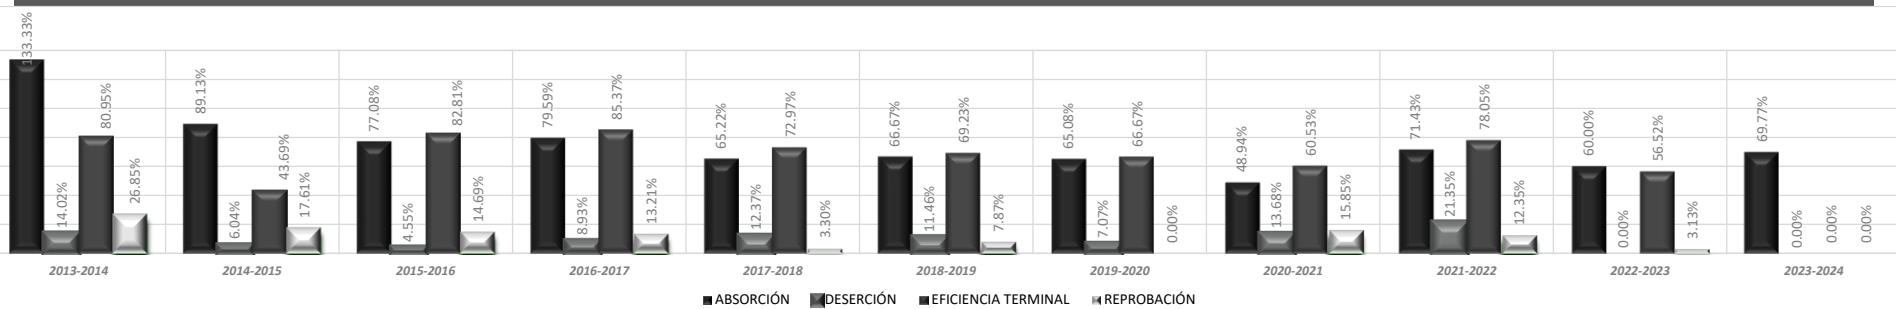

Colegio de Bachilleres del Estado de Hidalgo

CENTRO EDUCATIVO	CENTRO DE EDUCACION MEDIA SUPERIOR A DISTANCIA XOCHICOATLAN	C.C.T.	13EMS0041B	TURNOS	MATUTINO	ZONA	V

INDICADORES	2013-2014	2014-2015	2015-2016	2016-2017	2017-2018	2018-2019	2019-2020	2020-2021	2021-2022	2022-2023	2023-2024
ABSORCIÓN	133.33%	89.13%	77.08%	79.59%	65.22%	66.67%	65.08%	48.94%	71.43%	60.00%	69.77%
DESERCIÓN	14.02%	6.04%	4.55%	8.93%	12.37%	11.46%	7.07%	13.68%	21.35%	0.00%	N/A
EFICIENCIA TERMINAL	80.95%	43.69%	82.81%	85.37%	72.97%	69.23%	66.67%	60.53%	78.05%	56.52%	N/A
REPROBACIÓN	26.85%	17.61%	14.69%	13.21%	3.30%	7.87%	0.00%	15.85%	12.35%	3.13%	N/A

Información que se obtiene a inicio de ciclo escolar 2022-2023, con la captura de 911.7

GRÁFICAS