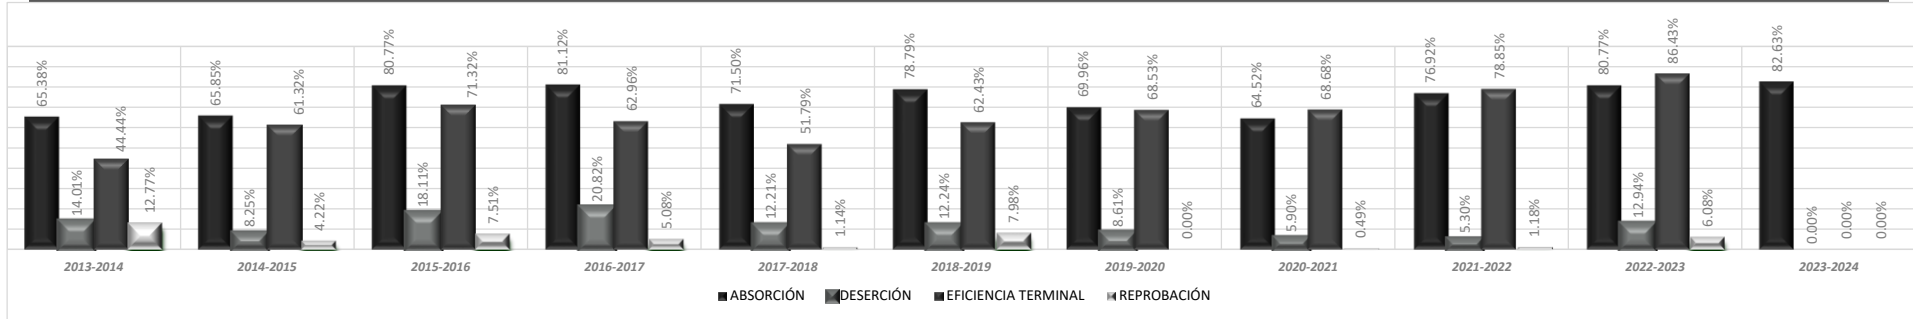

Colegio de Bachilleres del Estado de Hidalgo

CENTRO EDUCATIVO	COLEGIO DE BACHILLERES PLANTEL TLANCHINOL	C.C.T.	13ECB0005Q	TURNOS	MATUTINO Y VESPERTINO	ZONA	V

INDICADORES	2013-2014	2014-2015	2015-2016	2016-2017	2017-2018	2018-2019	2019-2020	2020-2021	2021-2022	2022-2023	2023-2024
ABSORCIÓN	65.38%	65.85%	80.77%	81.12%	71.50%	78.79%	69.96%	64.52%	76.92%	80.77%	82.63%
DESERCIÓN	14.01%	8.25%	18.11%	20.82%	12.21%	12.24%	8.61%	5.90%	5.30%	12.94%	N/A
EFICIENCIA TERMINAL	44.44%	61.32%	71.32%	62.96%	51.79%	62.43%	68.53%	68.68%	78.85%	86.43%	N/A
REPROBACIÓN	12.77%	4.22%	7.51%	5.08%	1.14%	7.98%	0.00%	0.49%	1.18%	6.08%	N/A

Información que se obtiene a inicio de ciclo escolar 2022-2023, con la captura de 911.7

GRÁFICAS