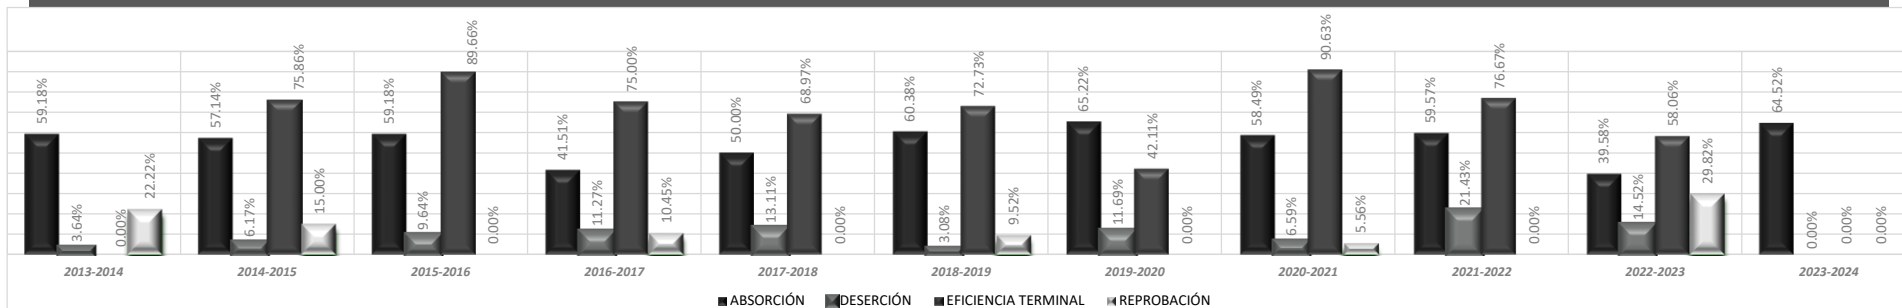

Colegio de Bachilleres del Estado de Hidalgo

CENTRO EDUCATIVO	CENTRO DE EDUCACION MEDIA SUPERIOR A DISTANCIA HUALULA	C.C.T.	13EMS0059A	TURNOS	MATUTINO	ZONA	V

INDICADORES	2013-2014	2014-2015	2015-2016	2016-2017	2017-2018	2018-2019	2019-2020	2020-2021	2021-2022	2022-2023	2023-2024
ABSORCIÓN	59.18%	57.14%	59.18%	41.51%	50.00%	60.38%	65.22%	58.49%	59.57%	39.58%	64.52%
DESERCIÓN	3.64%	6.17%	9.64%	11.27%	13.11%	3.08%	11.69%	6.59%	21.43%	14.52%	N/A
EFICIENCIA TERMINAL	0.00%	75.86%	89.66%	75.00%	68.97%	72.73%	42.11%	90.63%	76.67%	58.06%	N/A
REPROBACIÓN	22.22%	15.00%	0.00%	10.45%	0.00%	9.52%	0.00%	5.56%	0.00%	29.82%	N/A

Información que se obtiene a inicio de ciclo escolar 2022-2023, con la captura de 911.7

GRÁFICAS