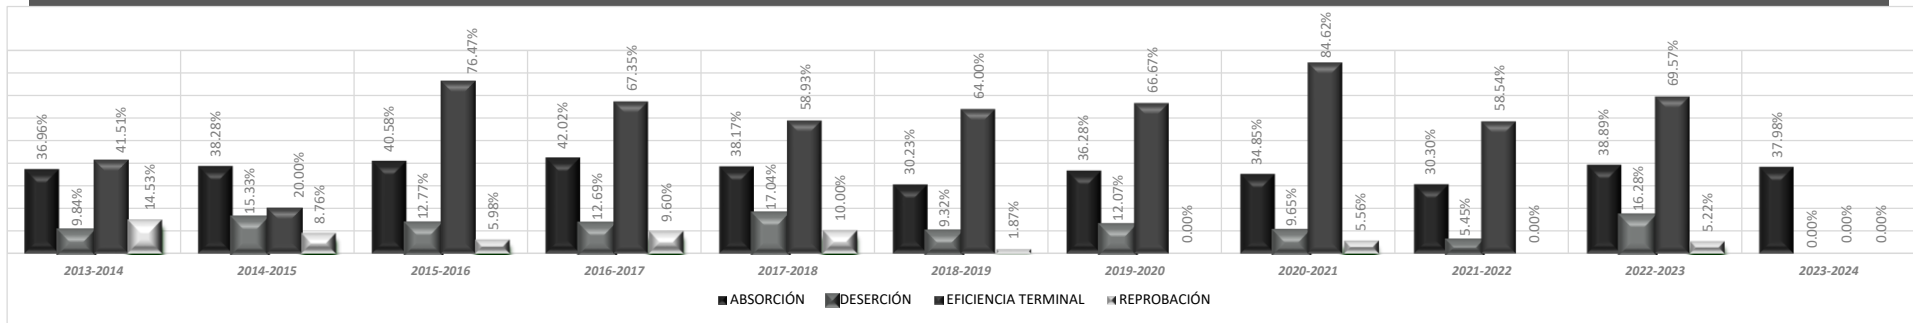

Colegio de Bachilleres del Estado de Hidalgo

CENTRO EDUCATIVO	CENTRO DE EDUCACION MEDIA SUPERIOR A DISTANCIA CUATOLOL	C.C.T.	13EMS0029G	TURNOS	MATUTINO	ZONA	V

INDICADORES	2013-2014	2014-2015	2015-2016	2016-2017	2017-2018	2018-2019	2019-2020	2020-2021	2021-2022	2022-2023	2023-2024
ABSORCIÓN	36.96%	38.28%	40.58%	42.02%	38.17%	30.23%	36.28%	34.85%	30.30%	38.89%	37.98%
DESERCIÓN	9.84%	15.33%	12.77%	12.69%	17.04%	9.32%	12.07%	9.65%	5.45%	16.28%	N/A
EFICIENCIA TERMINAL	41.51%	20.00%	76.47%	67.35%	58.93%	64.00%	66.67%	84.62%	58.54%	69.57%	N/A
REPROBACIÓN	14.53%	8.76%	5.98%	9.60%	10.00%	1.87%	0.00%	5.56%	0.00%	5.22%	N/A

Información que se obtiene a inicio de ciclo escolar 2022-2023, con la captura de 911.7

GRÁFICAS