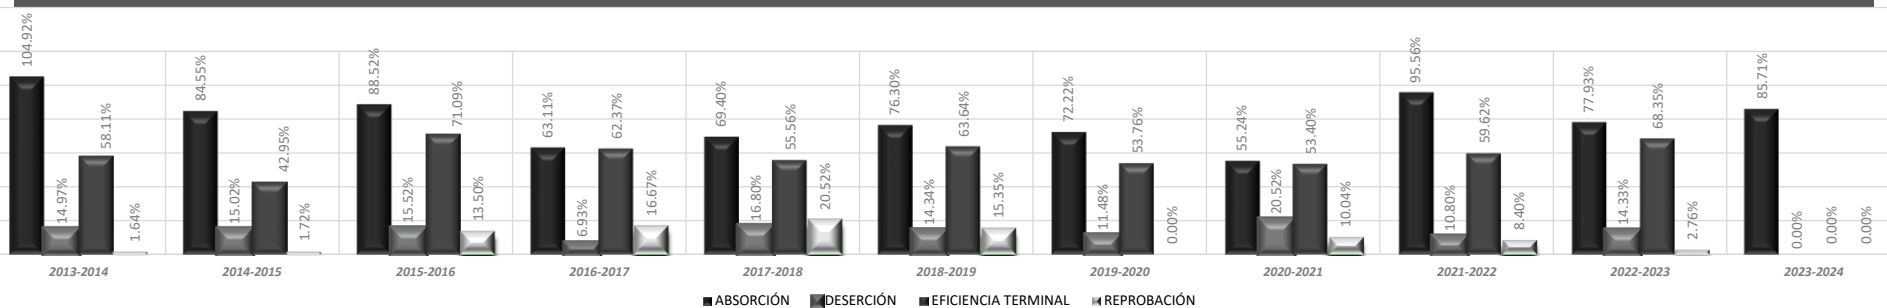

Colegio de Bachilleres del Estado de Hidalgo

CENTRO EDUCATIVO	COLEGIO DE BACHILLERES PLANTEL TELLEZ	C.C.T.	13ECB0026C	TURNOS	MATUTINO	ZONA	III

INDICADORES	2013-2014	2014-2015	2015-2016	2016-2017	2017-2018	2018-2019	2019-2020	2020-2021	2021-2022	2022-2023	2023-2024
ABSORCIÓN	104.92%	84.55%	88.52%	63.11%	69.40%	76.30%	72.22%	55.24%	95.56%	77.93%	85.71%
DESERCIÓN	14.97%	15.02%	15.52%	6.93%	16.80%	14.34%	11.48%	20.52%	10.80%	14.33%	N/A
EFICIENCIA TERMINAL	58.11%	42.95%	71.09%	62.37%	55.56%	63.64%	53.76%	53.40%	59.62%	68.35%	N/A
REPROBACIÓN	1.64%	1.72%	13.50%	16.67%	20.52%	15.35%	0.00%	10.04%	8.40%	2.76%	N/A

Información que se obtiene a inicio de ciclo escolar 2022-2023, con la captura de 911.7

GRÁFICAS