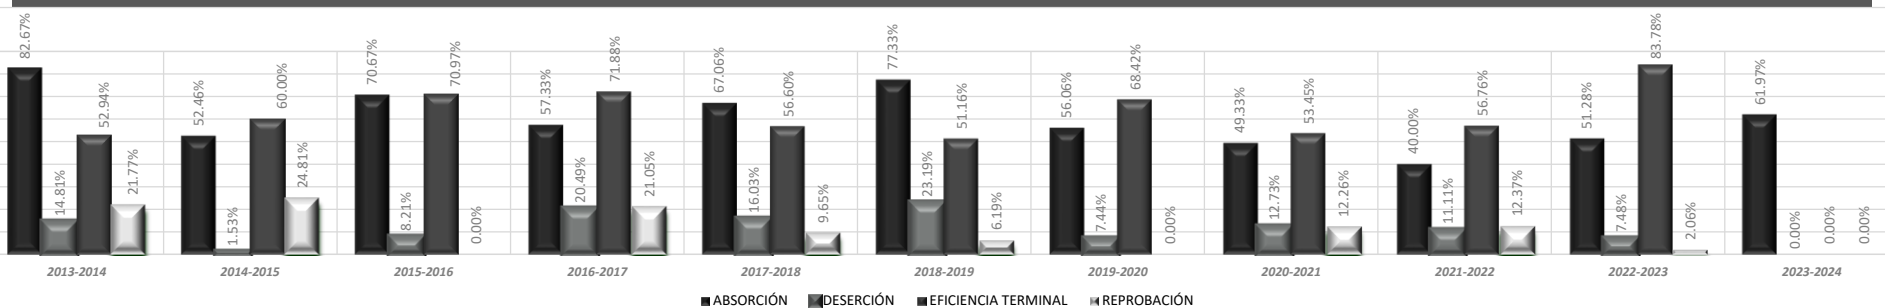

Colegio de Bachilleres del Estado de Hidalgo

CENTRO EDUCATIVO	CENTRO DE EDUCACION MEDIA SUPERIOR A DISTANCIA SANTIAGO TEZONTLALE	C.C.T.	13EMS0058B	TURNOS	MATUTINO	ZONA	III

INDICADORES	2013-2014	2014-2015	2015-2016	2016-2017	2017-2018	2018-2019	2019-2020	2020-2021	2021-2022	2022-2023	2023-2024
ABSORCIÓN	82.67%	52.46%	70.67%	57.33%	67.06%	77.33%	56.06%	49.33%	40.00%	51.28%	61.97%
DESERCIÓN	14.81%	1.53%	8.21%	20.49%	16.03%	23.19%	7.44%	12.73%	11.11%	7.48%	N/A
EFICIENCIA TERMINAL	52.94%	60.00%	70.97%	71.88%	56.60%	51.16%	68.42%	53.45%	56.76%	83.78%	N/A
REPROBACIÓN	21.77%	24.81%	0.00%	21.05%	9.65%	6.19%	0.00%	12.26%	12.37%	2.06%	N/A

Información que se obtiene a inicio de ciclo escolar 2022-2023, con la captura de 911.7

GRÁFICAS