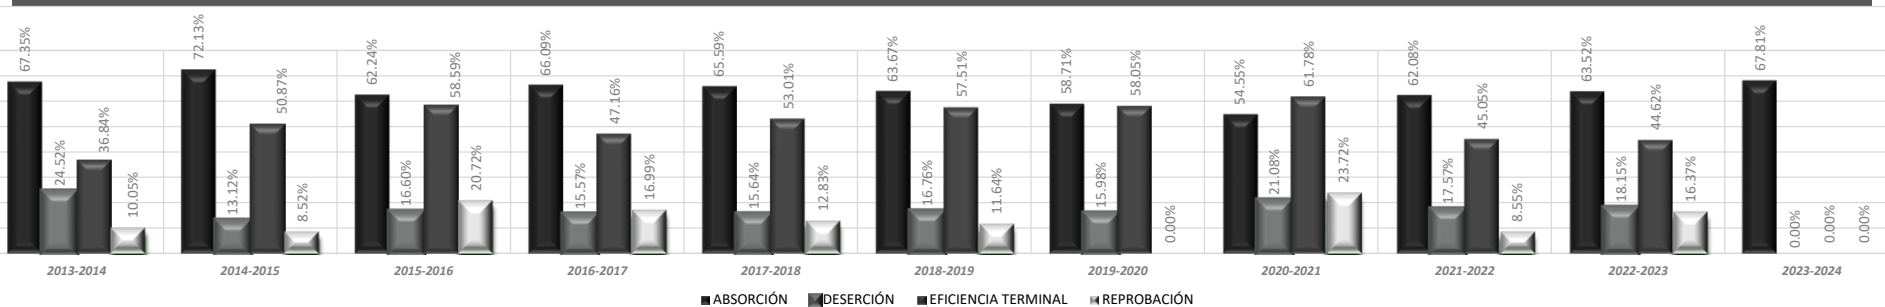

Colegio de Bachilleres del Estado de Hidalgo

CENTRO EDUCATIVO	COLEGIO DE BACHILLERES PLANTEL SAN AGUSTIN TLAXIACA	C.C.T.	13ECB0010B	TURNOS	MATUTINO Y VESPERTINO	ZONA	III

INDICADORES	2013-2014	2014-2015	2015-2016	2016-2017	2017-2018	2018-2019	2019-2020	2020-2021	2021-2022	2022-2023	2023-2024
ABSORCIÓN	67.35%	72.13%	62.24%	66.09%	65.59%	63.67%	58.71%	54.55%	62.08%	63.52%	67.81%
DESERCIÓN	24.52%	13.12%	16.60%	15.57%	15.64%	16.76%	15.98%	21.08%	17.57%	18.15%	N/A
EFICIENCIA TERMINAL	36.84%	50.87%	58.59%	47.16%	53.01%	57.51%	58.05%	61.78%	45.05%	44.62%	N/A
REPROBACIÓN	10.05%	8.52%	20.72%	16.99%	12.83%	11.64%	0.00%	23.72%	8.55%	16.37%	N/A

Información que se obtiene a inicio de ciclo escolar 2022-2023, con la captura de 911.7

GRÁFICAS