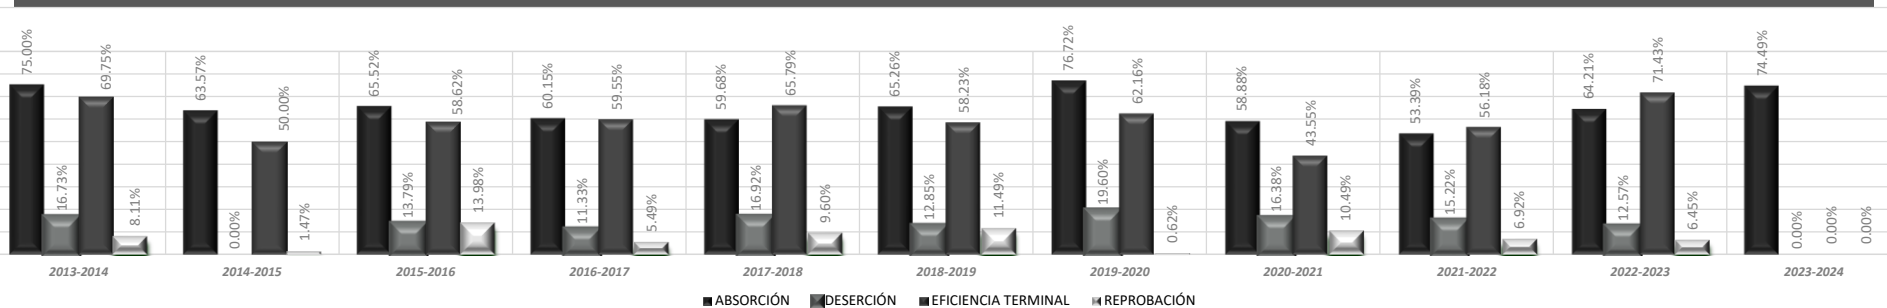

Colegio de Bachilleres del Estado de Hidalgo

CENTRO EDUCATIVO	COLEGIO DE BACHILLERES PLANTEL PISAFLORES	C.C.T.	13ECB0040W	TURNOS	MATUTINO	ZONA	II

INDICADORES	2013-2014	2014-2015	2015-2016	2016-2017	2017-2018	2018-2019	2019-2020	2020-2021	2021-2022	2022-2023	2023-2024
ABSORCIÓN	75.00%	63.57%	65.52%	60.15%	59.68%	65.26%	76.72%	58.88%	53.39%	64.21%	74.49%
DESERCIÓN	16.73%	0.00%	13.79%	11.33%	16.92%	12.85%	19.60%	16.38%	15.22%	12.57%	N/A
EFICIENCIA TERMINAL	69.75%	50.00%	58.62%	59.55%	65.79%	58.23%	62.16%	43.55%	56.18%	71.43%	N/A
REPROBACIÓN	8.11%	1.47%	13.98%	5.49%	9.60%	11.49%	0.62%	10.49%	6.92%	6.45%	N/A

Información que se obtiene a inicio de ciclo escolar 2022-2023, con la captura de 911.7

GRÁFICAS