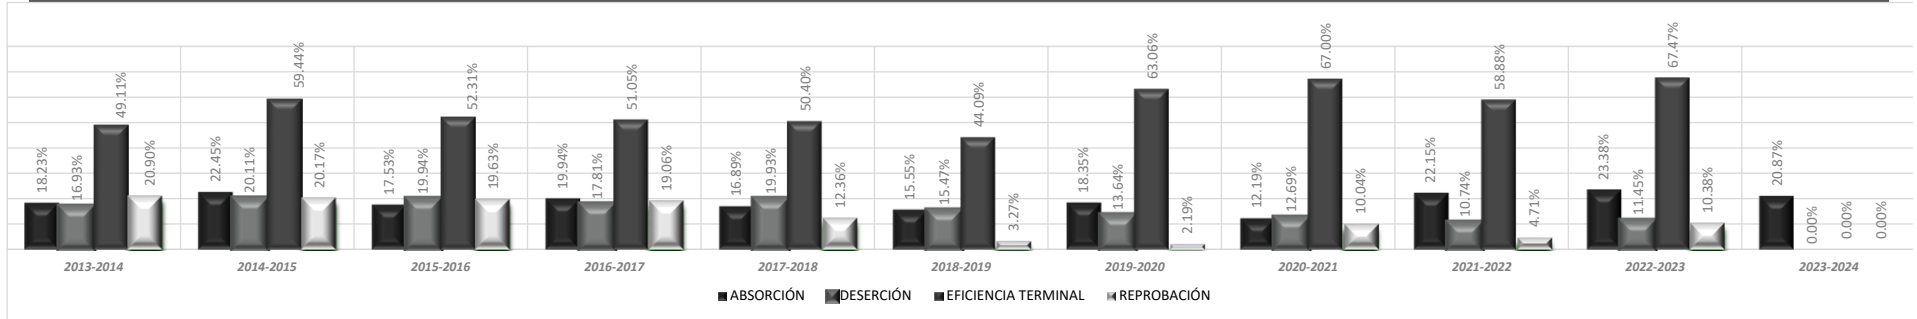

Colegio de Bachilleres del Estado de Hidalgo

CENTRO EDUCATIVO	COLEGIO DE BACHILLERES PLANTEL ORIZABITA	C.C.T.	13ECB0039G	TURNOS	MATUTINO Y VESPERTINO	ZONA	II

INDICADORES	2013-2014	2014-2015	2015-2016	2016-2017	2017-2018	2018-2019	2019-2020	2020-2021	2021-2022	2022-2023	2023-2024
ABSORCIÓN	18.23%	22.45%	17.53%	19.94%	16.89%	15.55%	18.35%	12.19%	22.15%	23.38%	20.87%
DESERCIÓN	16.93%	20.11%	19.94%	17.81%	19.93%	15.47%	13.64%	12.69%	10.74%	11.45%	N/A
EFICIENCIA TERMINAL	49.11%	59.44%	52.31%	51.05%	50.40%	44.09%	63.06%	67.00%	58.88%	67.47%	N/A
REPROBACIÓN	20.90%	20.17%	19.63%	19.06%	12.36%	3.27%	2.19%	10.04%	4.71%	10.38%	N/A

Información que se obtiene a inicio de ciclo escolar 2022-2023, con la captura de 911.7

GRÁFICAS