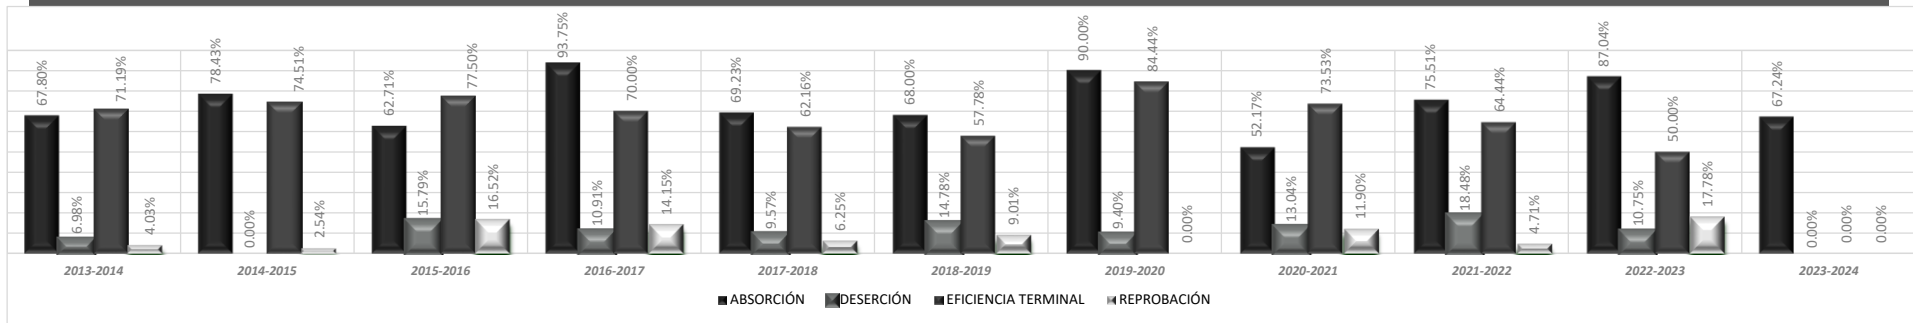

Colegio de Bachilleres del Estado de Hidalgo

CENTRO EDUCATIVO	CENTRO DE EDUCACION MEDIA SUPERIOR A DISTANCIA CIENEGUILLA	C.C.T.	13EMS0004Y	TURNOS	MATUTINO	ZONA	II

INDICADORES	2013-2014	2014-2015	2015-2016	2016-2017	2017-2018	2018-2019	2019-2020	2020-2021	2021-2022	2022-2023	2023-2024
ABSORCIÓN	67.80%	78.43%	62.71%	93.75%	69.23%	68.00%	90.00%	52.17%	75.51%	87.04%	67.24%
DESERCIÓN	6.98%	0.00%	15.79%	10.91%	9.57%	14.78%	9.40%	13.04%	18.48%	10.75%	N/A
EFICIENCIA TERMINAL	71.19%	74.51%	77.50%	70.00%	62.16%	57.78%	84.44%	73.53%	64.44%	50.00%	N/A
REPROBACIÓN	4.03%	2.54%	16.52%	14.15%	6.25%	9.01%	0.00%	11.90%	4.71%	17.78%	N/A

Información que se obtiene a inicio de ciclo escolar 2022-2023, con la captura de 911.7

GRÁFICAS