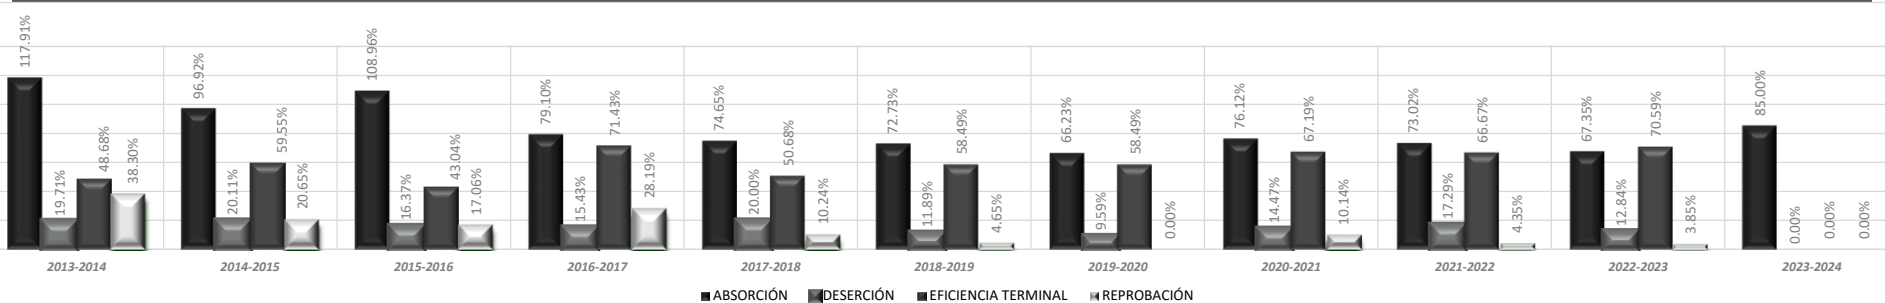

Colegio de Bachilleres del Estado de Hidalgo

CENTRO EDUCATIVO	COLEGIO DE BACHILLERES PLANTEL SAN LORENZO ACHIOTEPEC	C.C.T.	13ECB0051B	TURNOS	MATUTINO	ZONA	I

INDICADORES	2013-2014	2014-2015	2015-2016	2016-2017	2017-2018	2018-2019	2019-2020	2020-2021	2021-2022	2022-2023	2023-2024
ABSORCIÓN	117.91%	96.92%	108.96%	79.10%	74.65%	72.73%	66.23%	76.12%	73.02%	67.35%	85.00%
DESERCIÓN	19.71%	20.11%	16.37%	15.43%	20.00%	11.89%	9.59%	14.47%	17.29%	12.84%	N/A
EFICIENCIA TERMINAL	48.68%	59.55%	43.04%	71.43%	50.68%	58.49%	58.49%	67.19%	66.67%	70.59%	N/A
REPROBACIÓN	38.30%	20.65%	17.06%	28.19%	10.24%	4.65%	0.00%	10.14%	4.35%	3.85%	N/A

Información que se obtiene a inicio de ciclo escolar 2022-2023, con la captura de 911.7

GRÁFICAS