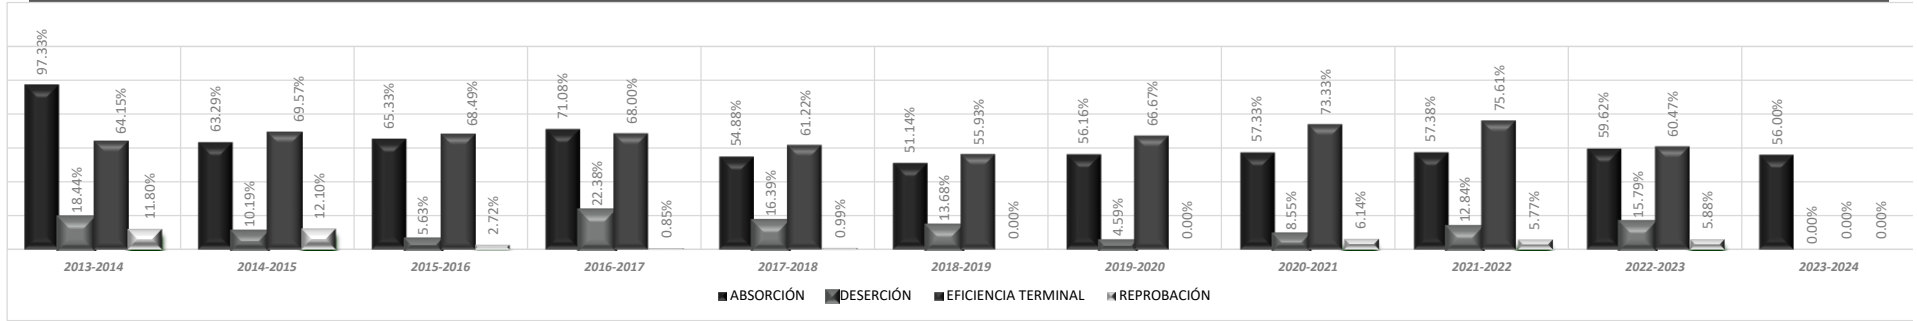

Colegio de Bachilleres del Estado de Hidalgo

CENTRO EDUCATIVO	CENTRO DE EDUCACION MEDIA SUPERIOR A DISTANCIA SAN ESTEBAN	C.C.T.	13EMS0020P	TURNOS	MATUTINO	ZONA	I

INDICADORES	2013-2014	2014-2015	2015-2016	2016-2017	2017-2018	2018-2019	2019-2020	2020-2021	2021-2022	2022-2023	2023-2024
ABSORCIÓN	97.33%	63.29%	65.33%	71.08%	54.88%	51.14%	56.16%	57.33%	57.38%	59.62%	56.00%
DESERCIÓN	18.44%	10.19%	5.63%	22.38%	16.39%	13.68%	4.59%	8.55%	12.84%	15.79%	N/A
EFICIENCIA TERMINAL	64.15%	69.57%	68.49%	68.00%	61.22%	55.93%	66.67%	73.33%	75.61%	60.47%	N/A
REPROBACIÓN	11.80%	12.10%	2.72%	0.85%	0.99%	0.00%	0.00%	6.14%	5.77%	5.88%	N/A

Información que se obtiene a inicio de ciclo escolar 2022-2023, con la captura de 911.7

GRÁFICAS